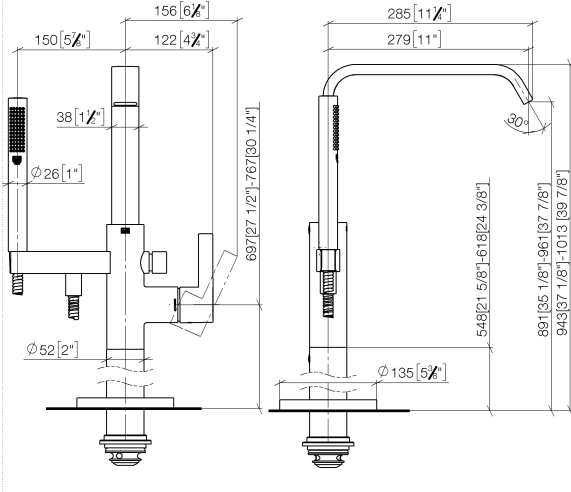

IMO Single-lever bath mixer with stand pipe for free-standing assembly with hand shower set - Matte Black

IMO

25 863 671

- 279mm projection
- spout: cascade
- Hand shower: COMPACT RAIN, max. flow rate 6.8 l/min (at 3 bar)
- bar-type hand shower with anti-scale system
- wall bracket
- automatic bath/shower diverter
- total height 943 - 1013 mm
- stand pipe height 548 - 618 mm
- height up to aerator 891 – 961 mm
- metal shower hose 1250mm with integrated anti-twist protection
- max. flow for complete hand shower set 6.8 l/min
- slide-on rosettes Ø 135 mm

25 863 671

mm [inches]

Flow rate chart